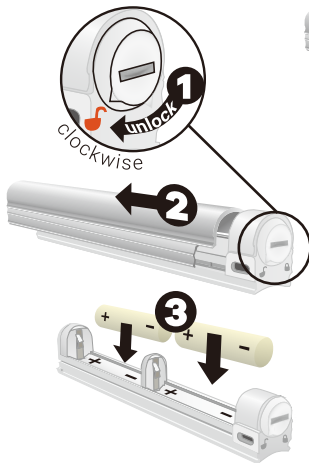

Desktop Stand 桌架

Battery Box 電池盒

Please use flat top 18650 Li-ion battery. (Batteries not included)

To download the User Manual, please scan the QR code on the left

下載使用說明書請
掃描左方QR code

Leather Lanyard 皮帶

Wall/Ceiling Mount 壁掛架