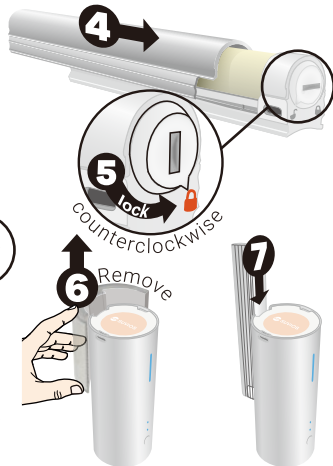

Desktop Stand 桌架

Battery Box 電池盒

Please use flat top 18650 Li-ion battery. (Batteries not included)

To download the User Manual, please scan the QR code on the left

下載使用說明書請
掃描左方QR code

Leather Lanyard 皮帶

Wall/Ceiling Mount 壁掛架