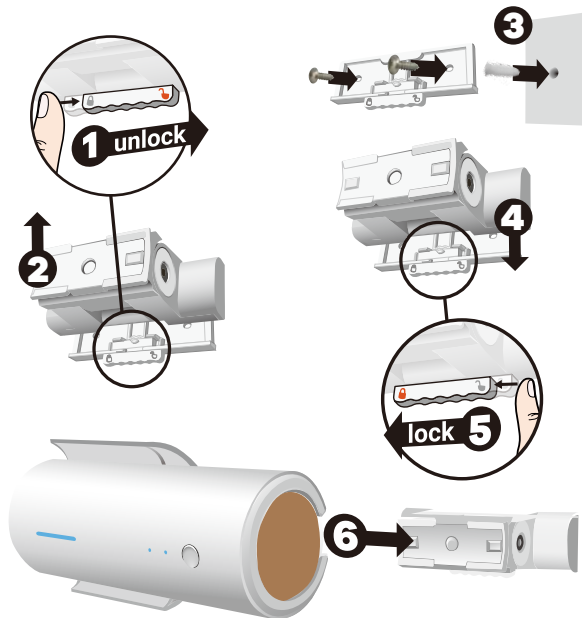

Desktop Stand 桌架

Battery Box 電池盒

Please use flat top 18650 Li-ion battery. (Batteries not included)

To download the User Manual, please scan the QR code on the left

下載使用說明書請
掃描左方QR code

Leather Lanyard 皮帶

Wall/Ceiling Mount 壁掛架