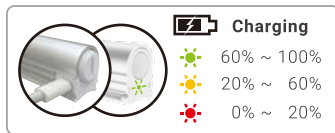

Desktop Stand 桌架

Battery Box 電池盒

Please use flat top 18650 Li-ion battery. (Batteries not included)

To download the User Manual, please scan the QR code on the left

下載使用說明書請
掃描左方QR code

Leather Lanyard 皮帶

Wall/Ceiling Mount 壁掛架