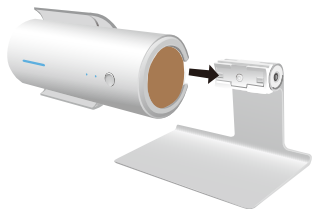

Desktop Stand 桌架

Battery Box 電池盒

Please use flat top 18650 Li-ion battery. (Batteries not included)

To download the User Manual, please scan the QR code on the left

下載使用說明書請
掃描左方QR code

Leather Lanyard 皮帶

Wall/Ceiling Mount 壁掛架