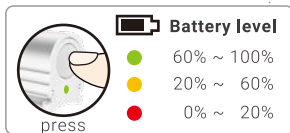

Desktop Stand 桌架

Battery Box 電池盒

Please use flat top 18650 Li-ion battery. (Batteries not included)

To download the User Manual, please scan the QR code on the left

下載使用說明書請
掃描左方QR code

Leather Lanyard 皮帶

Wall/Ceiling Mount 壁掛架