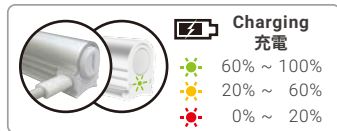

### Battery Box 電池盒 (Batteries not included) (不含電池)

\*Please use flat top 18650 Li-ion battery. 請使用18650平頭鋰電池。

To download the User Manual, please scan the QR code on the left

下載使用說明書請掃描左方QR code