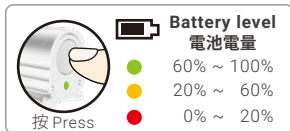

### Battery Box 電池盒 (Batteries not included) (不含電池)

\*Please use flat top 18650 Li-ion battery. 請使用18650平頭鋰電池。

To download the User Manual, please scan the QR code on the left

下載使用說明書請掃描左方QR code