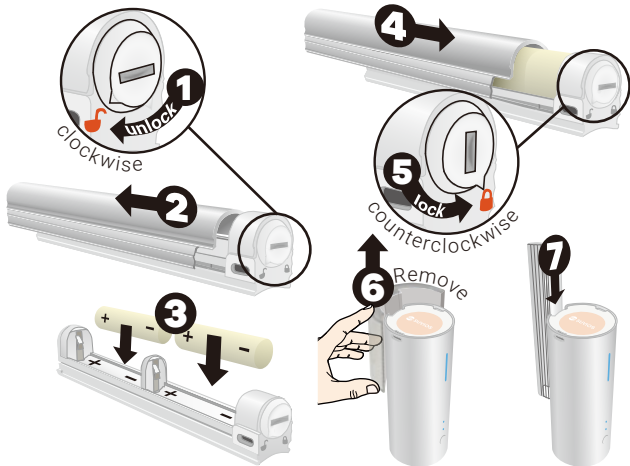

### Desktop Stand 桌架

### Battery Box 電池盒 (Batteries not included) (不含電池)

\*Please use flat top 18650 Li-ion battery. 請使用18650平頭鋰電池。

To download the User Manual, please scan the QR code on the left

下載使用說明書請掃描左方QR code