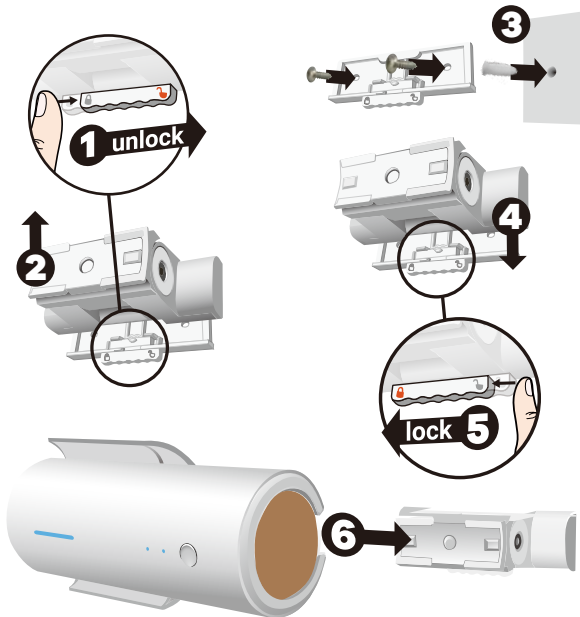

Wall/Ceiling Mount 壁掛架

To download the User Manual, please scan the QR code on the left

下載使用說明書請
掃描左方QR code