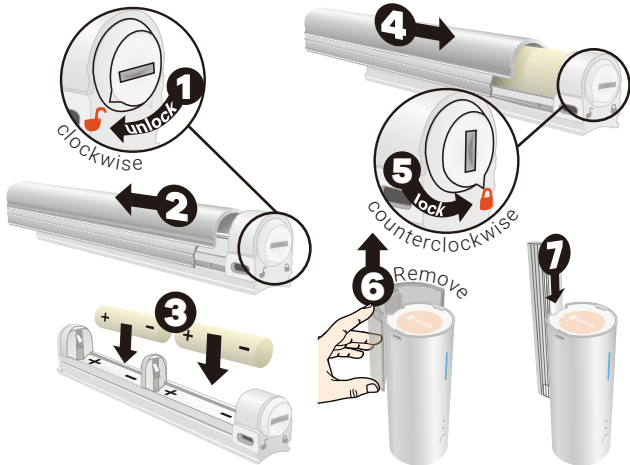

### Desktop Stand 桌架

### Battery Box 電池盒 (Batteries not included) (不含電池)

\*Please use flat top 18650 Li-ion battery. 請使用18650平頭鋰電池。

To download the User Manual, please scan the QR code on the left

下載使用說明書請掃描左方QR code