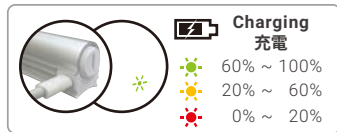

### Battery Box 電池盒 (Batteries not included) (不含電池)

\*Please use flat top 18650 Li-ion battery. 請使用18650平頭鋰電池。

To download the User Manual, please scan the QR code on the left

下載使用說明書請掃描左方QR code