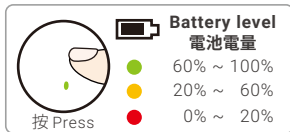

### Battery Box 電池盒 (Batteries not included) (不含電池)

\*Please use flat top 18650 Li-ion battery. 請使用18650平頭鋰電池。

To download the User Manual, please scan the QR code on the left

下載使用說明書請掃描左方QR code