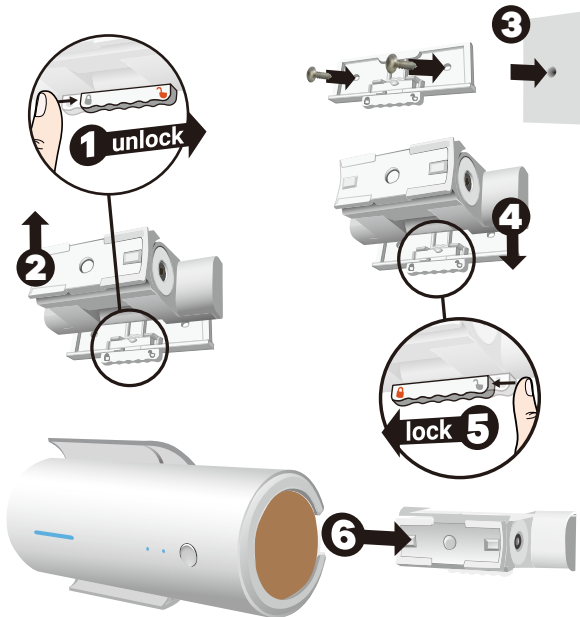

Wall/Ceiling Mount 壁掛架

To download the User Manual, please scan the QR code on the left

下載使用說明書請
掃描左方QR code